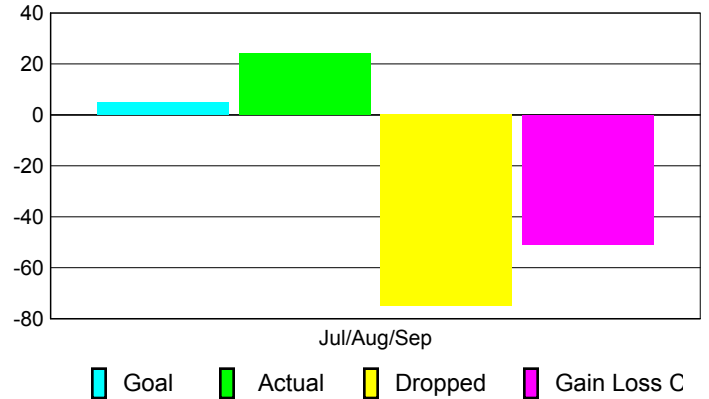

Membership Results 2010-2011

Goal, New, Dropped, Gain/Loss

Comparison of Membership Gain/Loss

Current Year Compared to the Previous Year